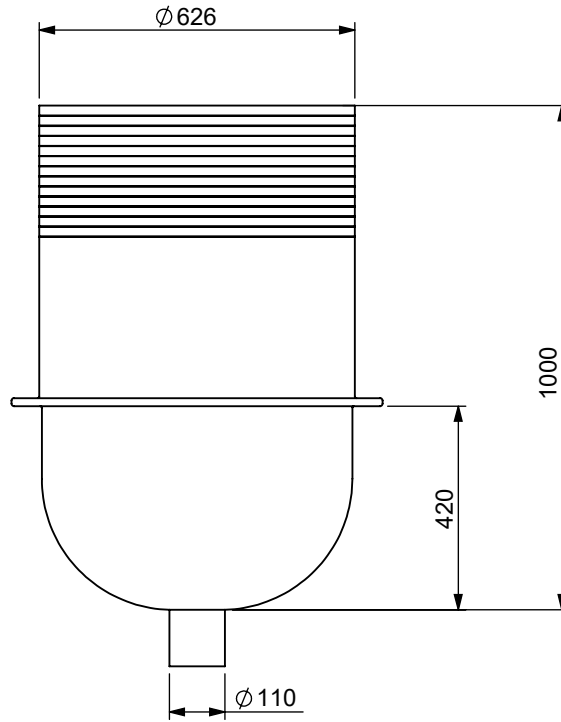

A

B

C

D

E

UNLESS OTHERWISE SPECIFIED:  
 DIMENSIONS ARE IN MILLIMETERS  
 SURFACE FINISH: N8  
 TOLERANCES: +/-2%

**HOFIT KIBBUTZ KINNERET Ltd.**  
 D.N. EMEK HAYARDEN 15118, ISRAEL  
 tel.+972-4-6759530/1/2 F.+972-4-6759518

	NAME	SIGN.	DATE	REV.
DRAWN	ILAN GIDONI		19/01/2017	A
CHK'D				
APPV'D				
Q.A				

**DROP BASE CHAMBER D.60 H.100 OUT 110**

FILE NAME:

MATERIAL:	FINISH:	Remark:
<b>PE</b>		

DWG. NO.  
 CAT. NO. **0205-DR6104**