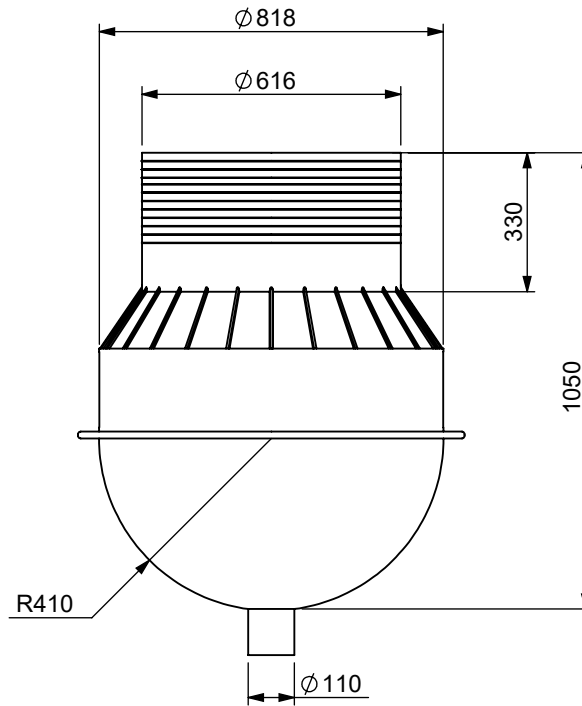

A

B

C

D

E

UNLESS OTHERWISE SPECIFIED:
 DIMENSIONS ARE IN MILLIMETERS
 SURFACE FINISH: N8
 TOLERANCES: +/-2%

HOFIT KIBBUTZ KINNERET Ltd.
 D.N. EMEK HAYARDEN 15118, ISRAEL
 tel.+972-4-6759530/1/2 F.+972-4-6759518

	NAME	SIGN.	DATE	REV.
DRAWN	ILAN GIDONI		22/01/2017	A
CHK'D				
APPV'D				
F Q.A				

DROP BASE CHAMBER D.80 H.105 OUT 110

FILE NAME:

MATERIAL:	FINISH:	Remark:
PE		

DWG. NO.
 CAT. NO. **0206-DR8104**