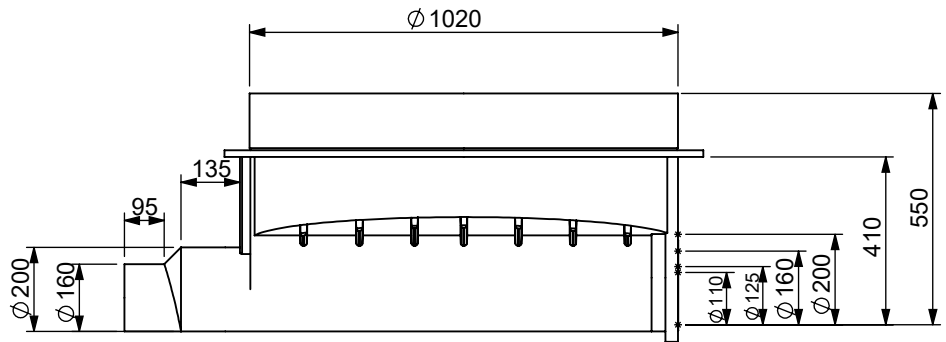

A

B

C

D

E

UNLESS OTHERWISE SPECIFIED:
 DIMENSIONS ARE IN MILLIMETERS
 SURFACE FINISH: N8
 TOLERANCES: +/-2%

HOFIT KIBBUTZ KINNERET Ltd.
 D.N. EMEK HAYARDEN 15118, ISRAEL
 tel.+972-4-6759530/1/2 F.+972-4-6759518

	NAME	SIGN.	DATE	REV.
DRAWN	ILAN GIDONI		09/02/2017	A
CHK'D				
APPV'D				
F Q.A				

**1000 DIA. BASE UNIT, HEIGHT 550,
 1 INLET MAX. 200 DIA. 1 OUTLET 200/160 DIA.
 SPECIAL THICKNESS**

FILE NAME:

MATERIAL:	FINISH:	Remark:
PE		

DWG. NO.
 CAT. NO. 0207-1B10508H