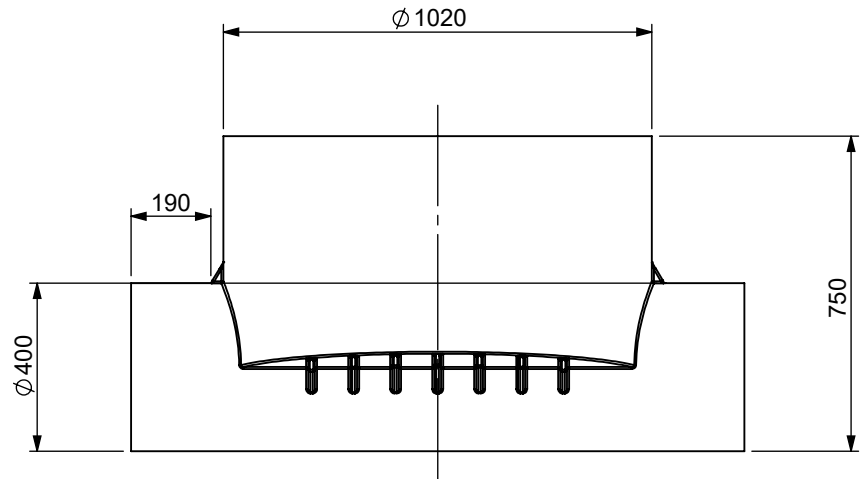

A

B

C

D

E

UNLESS OTHERWISE SPECIFIED:
 DIMENSIONS ARE IN MILLIMETERS
 SURFACE FINISH: N8
 TOLERANCES: +/-2%

HOFIT KIBBUTZ KINNERET Ltd.
 D.N. EMEK HAYARDEN 15118, ISRAEL
 tel.+972-4-6759530/1/2 F.+972-4-6759518

	NAME	SIGN.	DATE	REV.
DRAWN	ILAN GIDONI		12/02/2017	A
CHK'D				
APPV'D				
Q.A				

1000 DIA. BASE UNIT HEIGHT 750
 1 INLET/1 OUTLET 400 DIA.
 SPECIAL THICKNESS

FILE NAME:

MATERIAL:	FINISH:	Remark:
PE		

DWG. NO.
 CAT. NO. 0207-1B10740H