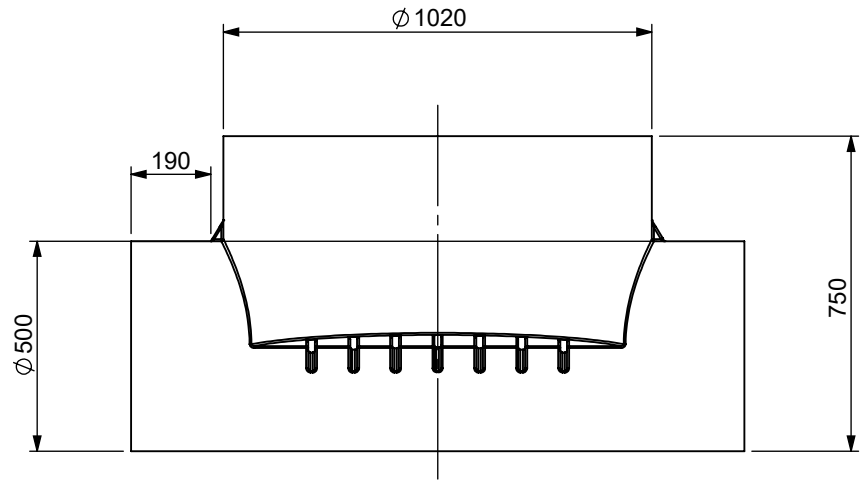

A

B

C

D

E

UNLESS OTHERWISE SPECIFIED:  
 DIMENSIONS ARE IN MILLIMETERS  
 SURFACE FINISH: N8  
 TOLERANCES: +/-2%

**HOFIT KIBBUTZ KINNERET Ltd.**  
 D.N. EMEK HAYARDEN 15118, ISRAEL  
 tel.+972-4-6759530/1/2 F.+972-4-6759518

	NAME	SIGN.	DATE	REV.
DRAWN	ILAN GIDONI		12/02/2017	A
CHK'D				
APPV'D				
F Q.A				

1000 DIA. BASE UNIT HEIGHT 750  
 1 INLET/1 OUTLET 500 DIA.  
 SPECIAL THICKNESS

FILE NAME:

MATERIAL:	FINISH:	Remark:
PE		

DWG. NO.  
 CAT. NO. 0207-1B10750H