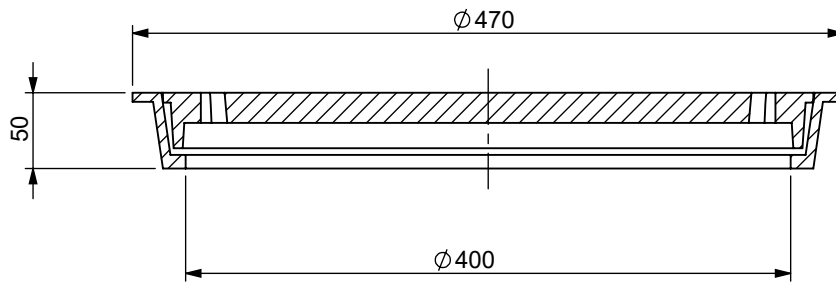

A

B

C

D

E

SECTION A-A

UNLESS OTHERWISE SPECIFIED:
 DIMENSIONS ARE IN MILLIMETERS
 SURFACE FINISH: N8
 TOLERANCES: +/-2%

HOFIT KIBBUTZ KINNERET Ltd.
 D.N. EMEK HAYARDEN 15118, ISRAEL
 tel.+972-4-6759530/1/2 F.+972-4-6759518

	NAME	SIGN.	DATE	REV.
DRAWN	ILAN GIDONI		16/05/2017	A
CHK'D				
APPV'D				
Q.A				

**400 DIA. GRILL COVER FOR GULLY TRAP
 A-50**

DESCRIPTION:

MATERIAL:	FINISH:	Remark:
DUCTILE IRON		

DWG. NO. 0240-LGT40
 CAT. NO. 0240-LGT40