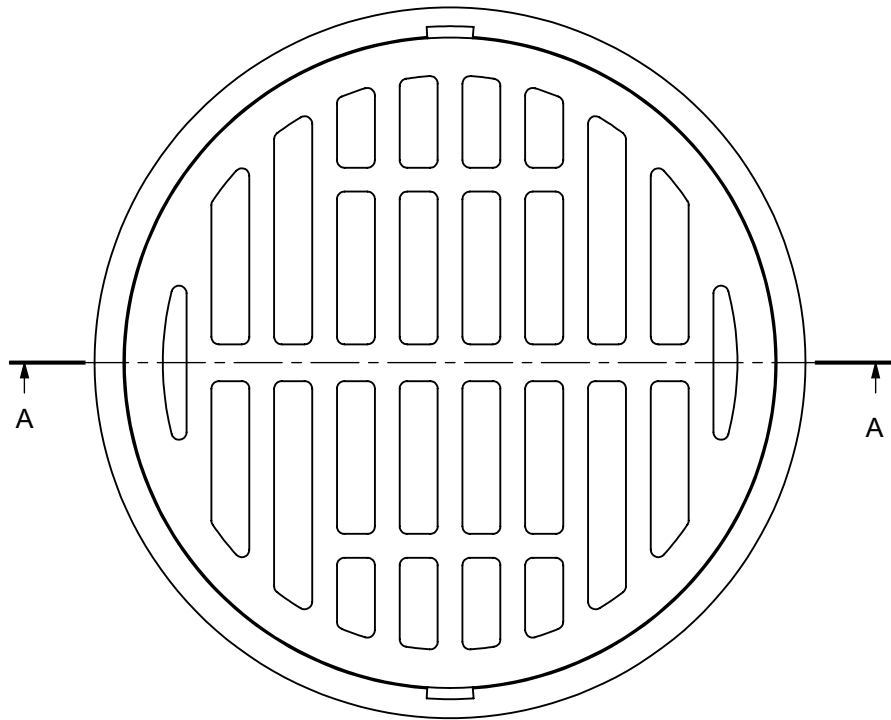

A

B

C

D

E

SECTION A-A

UNLESS OTHERWISE SPECIFIED:
 DIMENSIONS ARE IN MILLIMETERS
 SURFACE FINISH: N8
 TOLERANCES: +/-2%

HOFIT KIBBUTZ KINNERET Ltd.
 D.N. EMEK HAYARDEN 15118, ISRAEL
 tel.+972-4-6759530/1/2 F.+972-4-6759518

	NAME	SIGN.	DATE	REV.
DRAWN	ILAN GIDONI		16/05/2017	A
CHK'D				
APPV'D				
Q.A				

**400 DIA. GRILL COVER FOR GULLY TRAP
 A-50**

DESCRIPTION:

MATERIAL:	FINISH:	Remark:
DUCTILE IRON		

DWG. NO. 0240-LGT40
 CAT. NO. 0240-LGT40